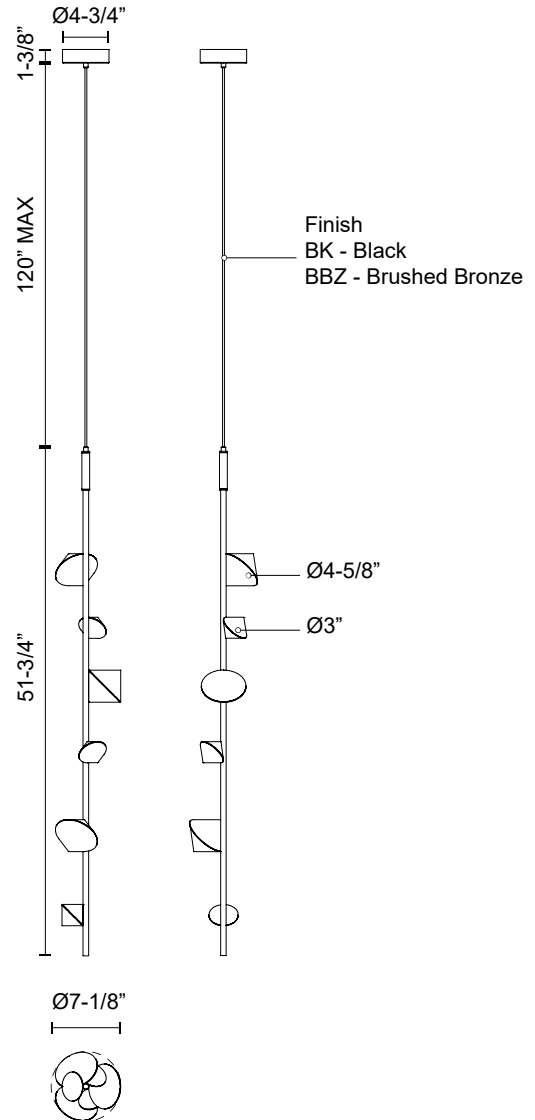

GEODE PD50852

PENDANTS

PROJECT

SPECIFICATION DETAILS

* For custom options, consult factory for details.

Fixture Dimensions	D7-1/8" x H51-3/4"
Light Source	LED with DC Driver
Wattage	18W
Total Lumens	1530lm*
Delivered Lumens	720lm*
Voltage	120V
Color Temperature	3000K
CRI (Ra)	90CRI
Optional Color Temps	2700K - 5000K Available, Minimum Order Quantities Apply
LED Rated Life	50,000 hours
Dimming	100% - 10%, TRIAC or ELV Dimmer (Not Included)
Adjustable	Yes
Wire Length	120" Max
Wire Type	Black Coaxial Wire
Minimum Hang Height	56"
Diffuser Details	Interior Sandblasted Acrylic
Location	Dry
Warranty	5 Years
Canopy Dimensions	D4-3/4" x H1-3/8"

DESCRIPTION

Gemstone shaped illuminations cluster around an architectural rod in a way that is enduring and awe-inspiring. Providing luxe and modern ambient lighting in any space, the Geode Collection is the jewellery of any space.

KUZCO

19054 28TH AVENUE
SURREY - BC V3Z 6M3
CANADA

WWW.KUZCOLIGHTING.COM

COMMENT